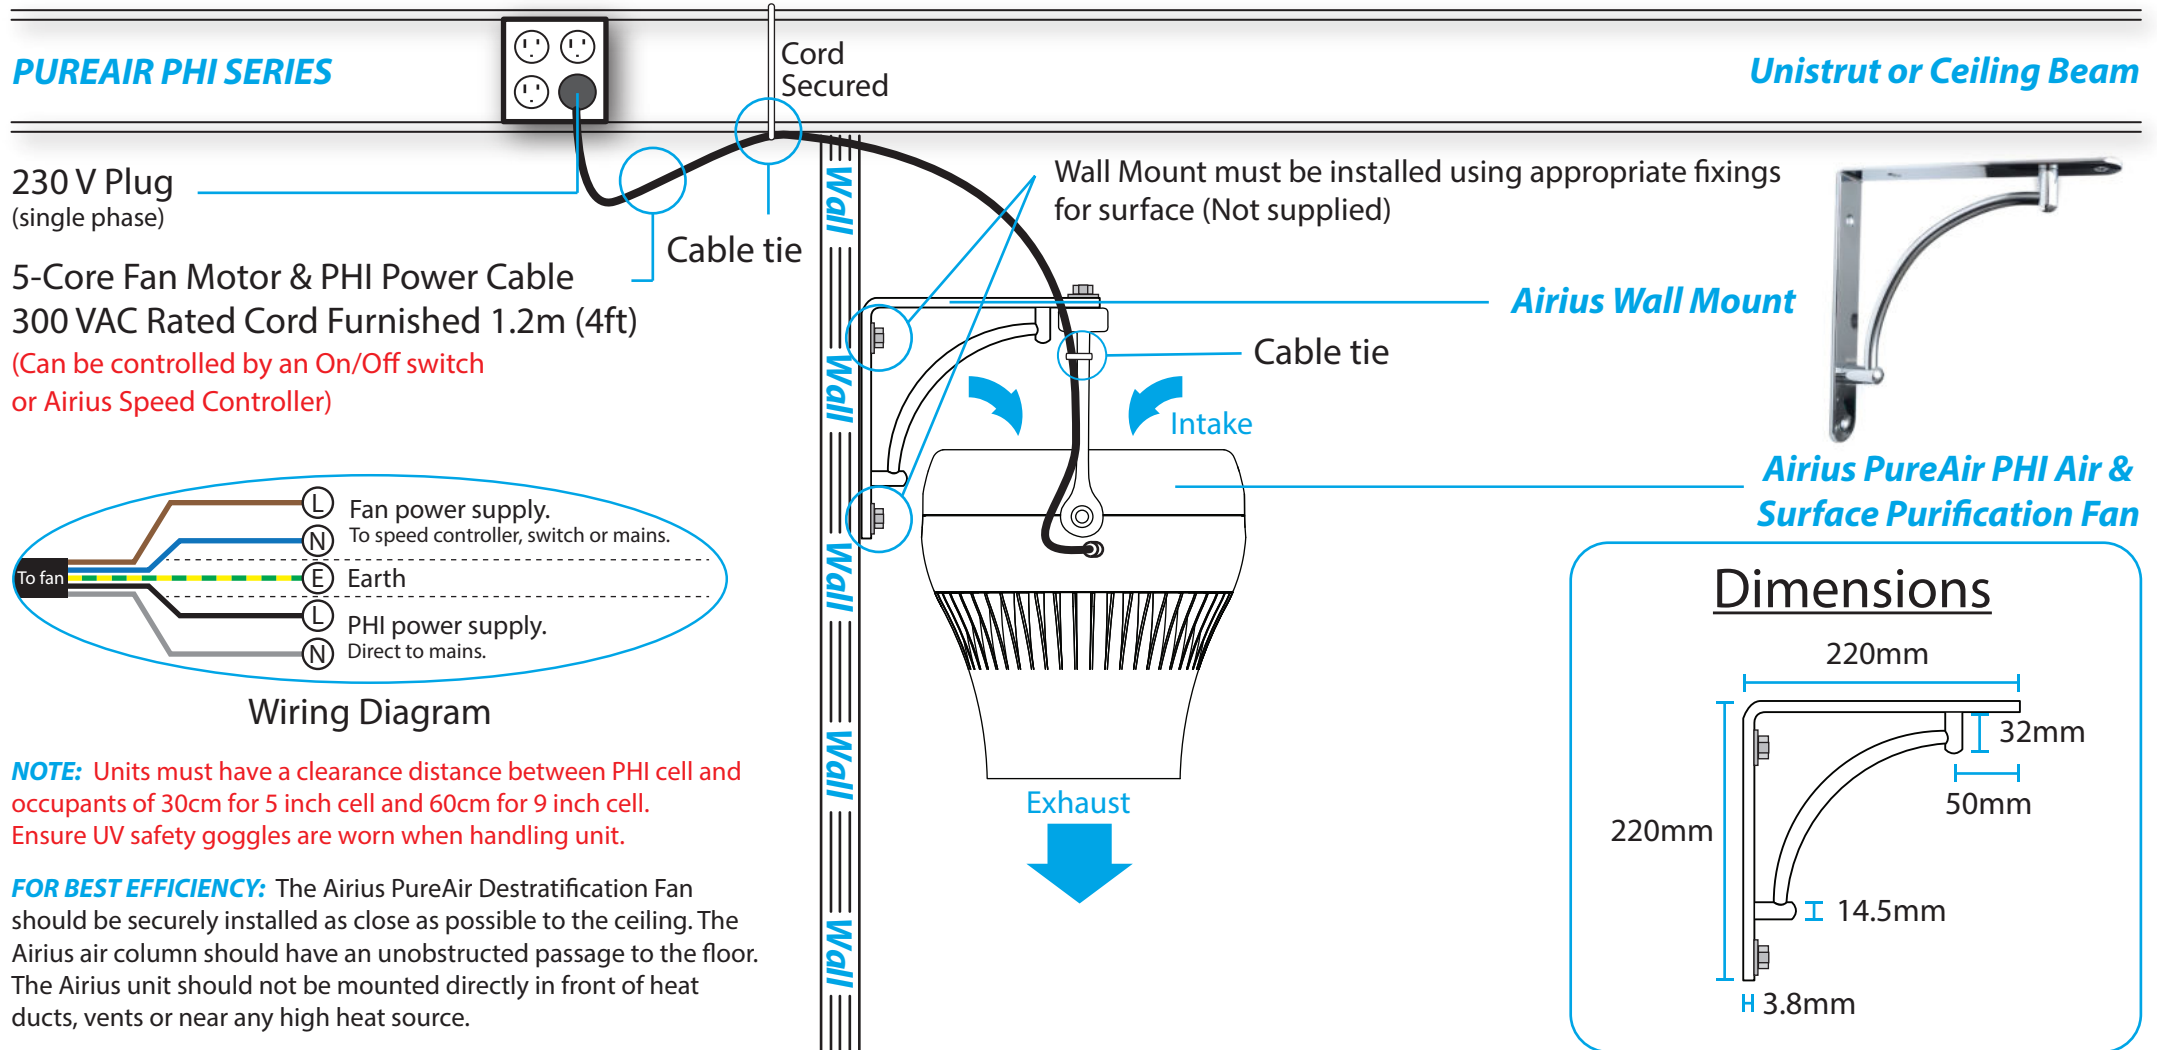

AIRIUS MOUNTING GUIDELINES - Wall Mount - Models 10, 15 & 25 (Long & Short Nozzle)

SOLD SEPERATELY

AIRIUS MOUNTING GUIDELINES - Wall Mount - Models 10, 15 & 25 - Angled (Long & Short Nozzle)

SOLD SEPERATELY

PUREAIR PHI SERIES

Unistrut or Ceiling Beam