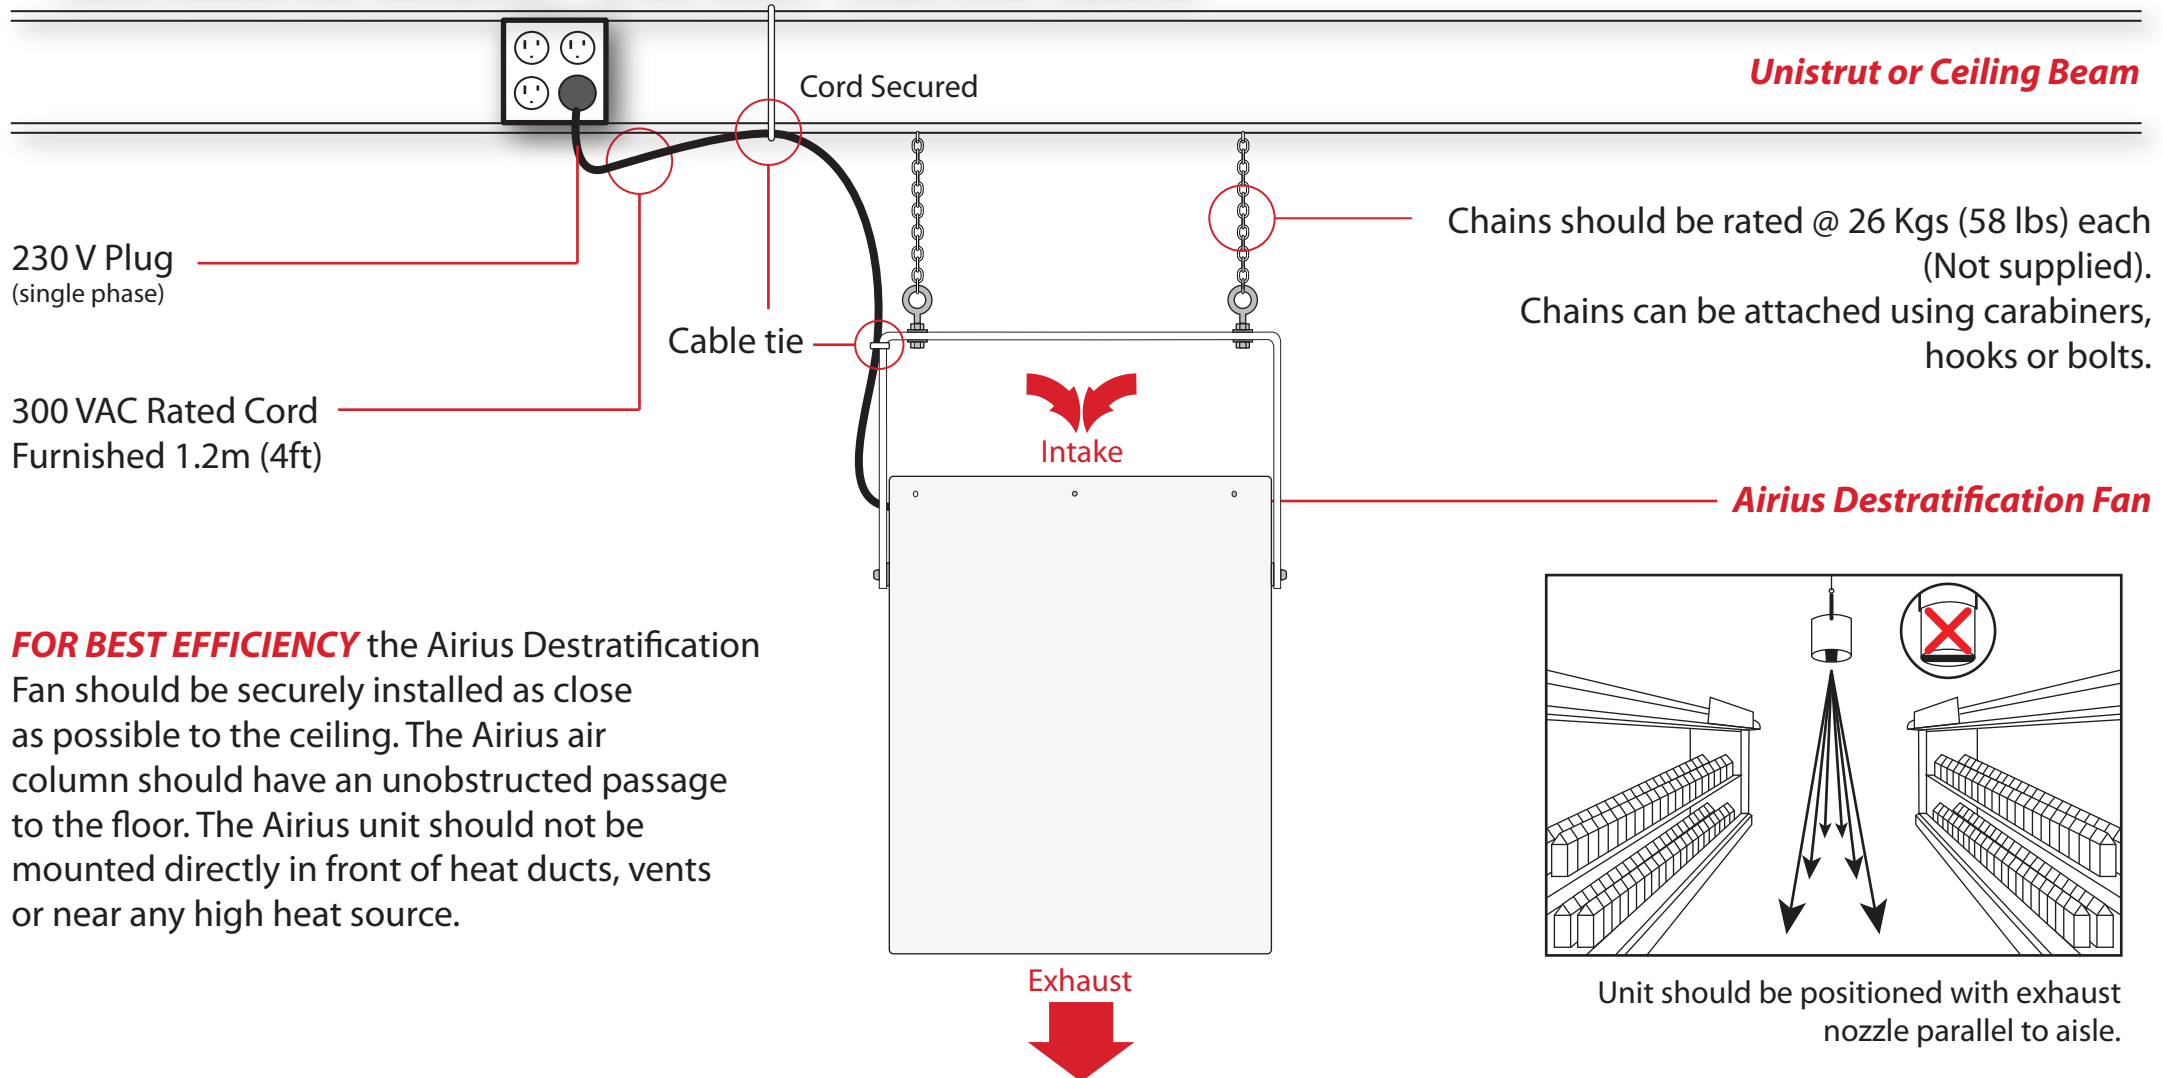

AIRIUS MOUNTING GUIDELINES - RETAIL SERIES - Model 20/EC NARROW

AIRIUS MOUNTING GUIDELINES - RETAIL SERIES - Model 20/EC NARROW

FOR BEST EFFICIENCY the Airius Destratification Fan should be securely installed as close as possible to the ceiling. The Airius air column should have an unobstructed passage to the floor. The Airius unit should not be mounted directly in front of heat ducts, vents or near any high heat source.