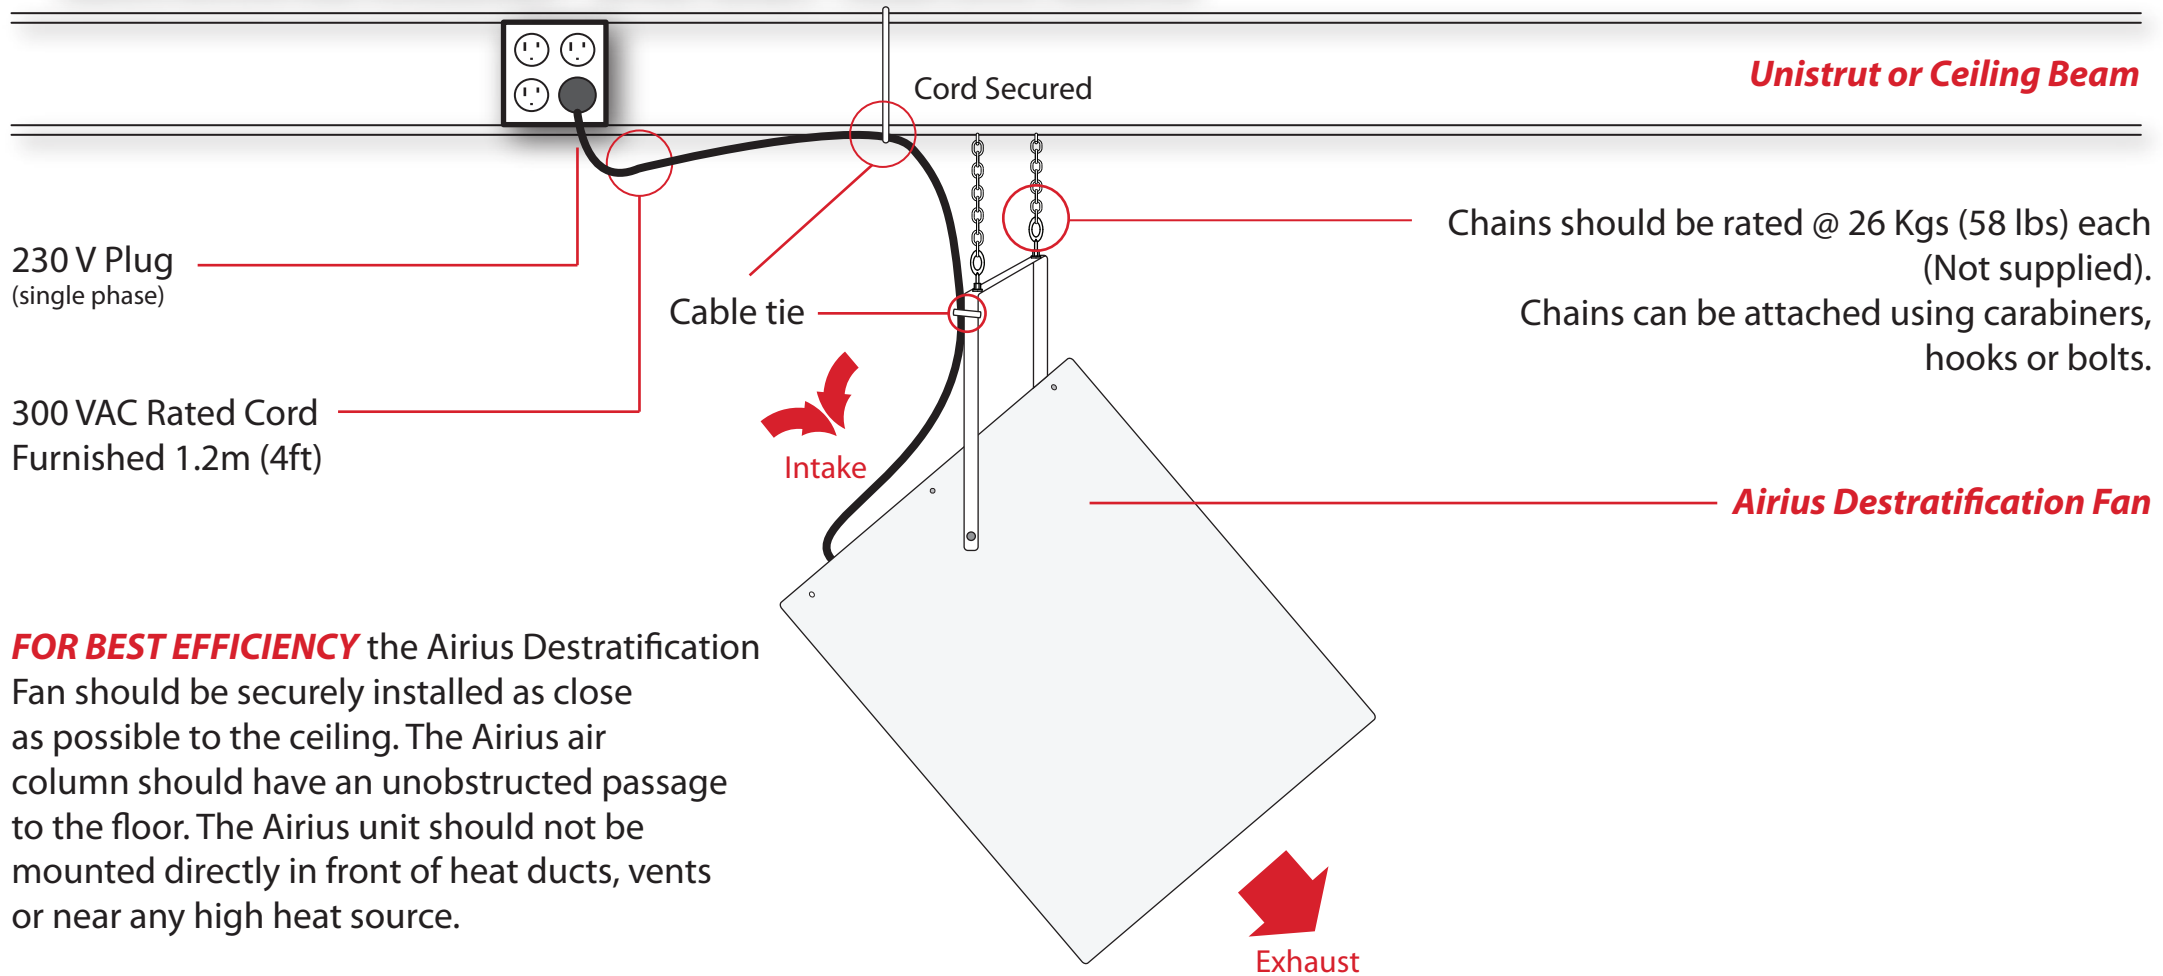

AIRIUS MOUNTING GUIDELINES - RETAIL SERIES - Model 20/EC NARROW

AIRIUS MOUNTING GUIDELINES - RETAIL SERIES - Model 20/EC NARROW

FOR BEST EFFICIENCY the Airius Destratification Fan should be securely installed as close as possible to the ceiling. The Airius air column should have an unobstructed passage to the floor. The Airius unit should not be mounted directly in front of heat ducts, vents or near any high heat source.