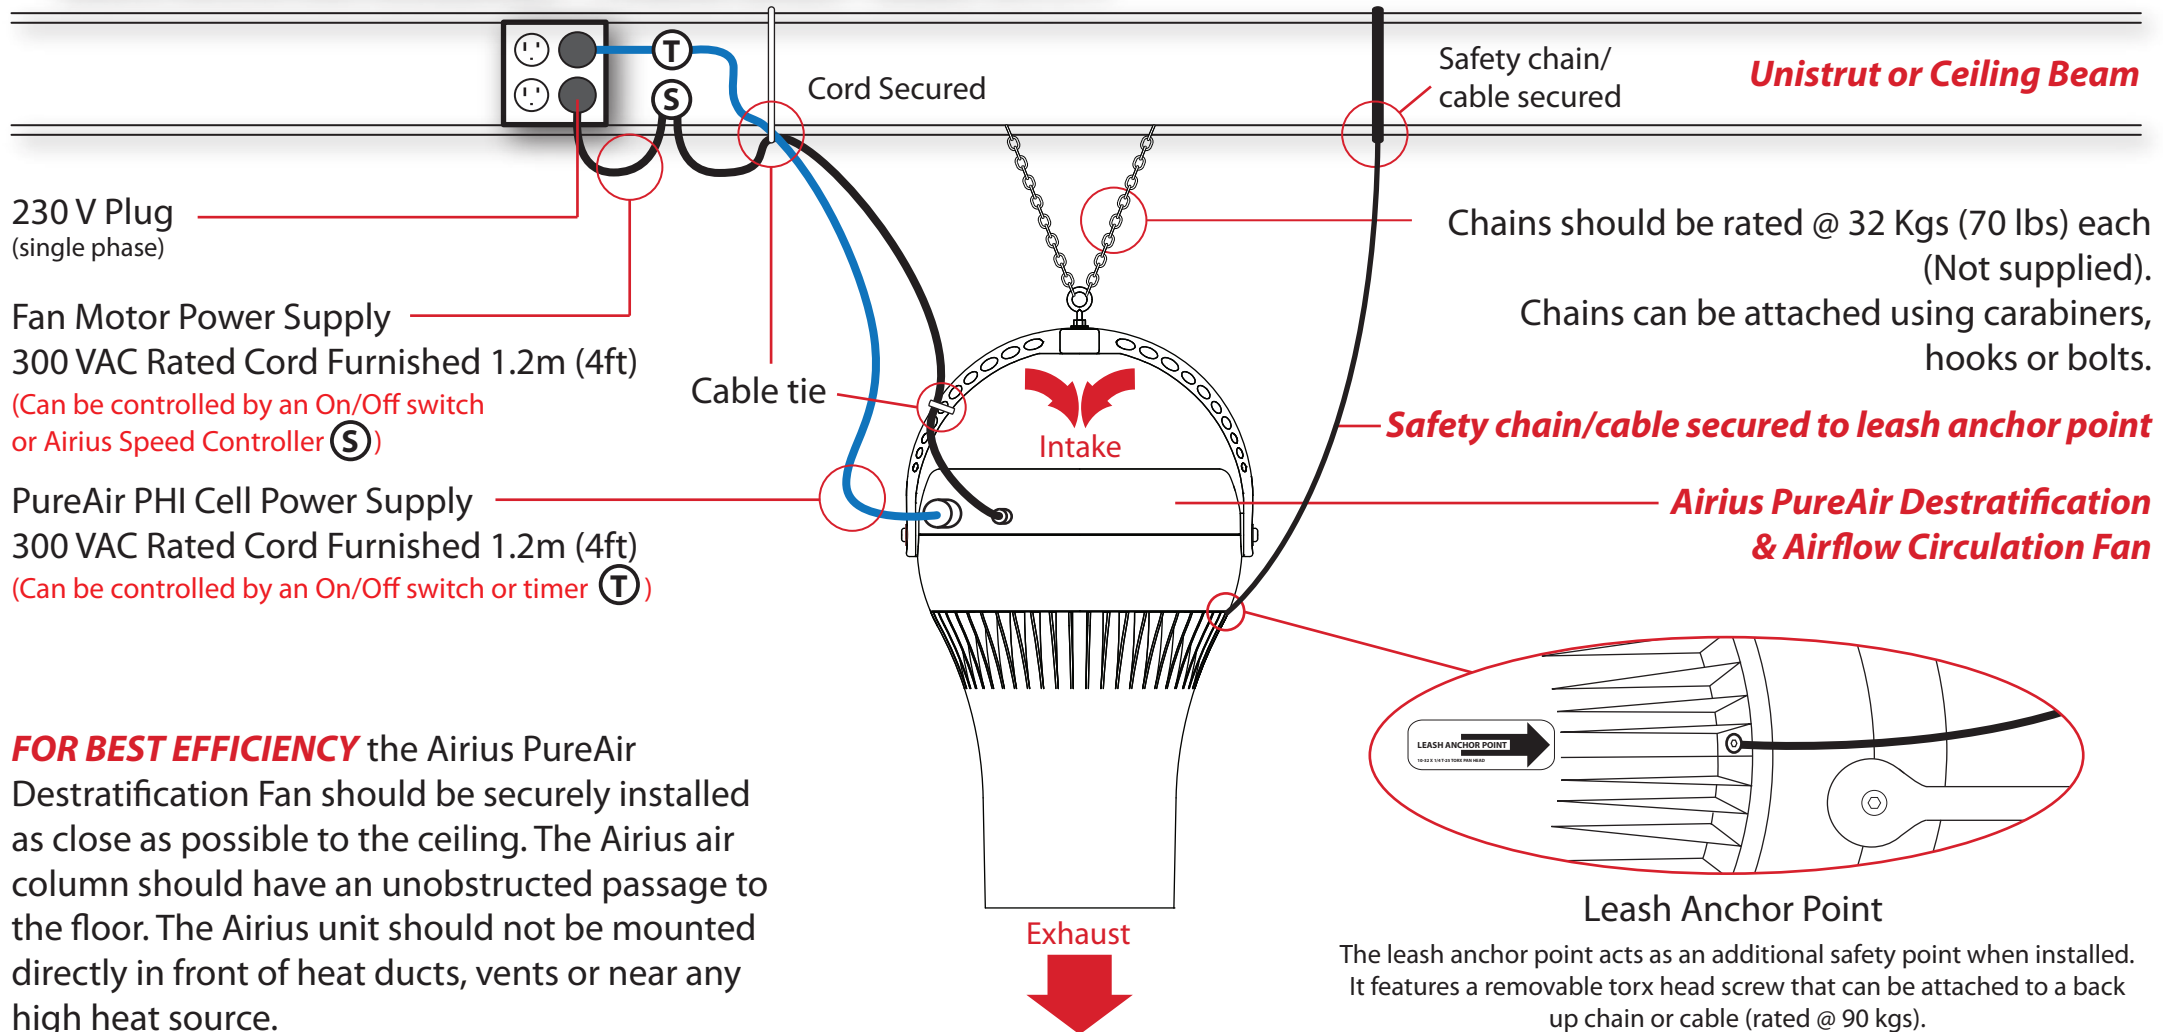

AIRIUS MOUNTING GUIDELINES - PUREAIR SERIES - Model 45/PS-4

FOR BEST EFFICIENCY the Airius PureAir Destratification Fan should be securely installed as close as possible to the ceiling. The Airius air column should have an unobstructed passage to the floor. The Airius unit should not be mounted directly in front of heat ducts, vents or near any high heat source.

AIRIUS MOUNTING GUIDELINES - PUREAIR SERIES - Model 45/PS-4 (Angled)