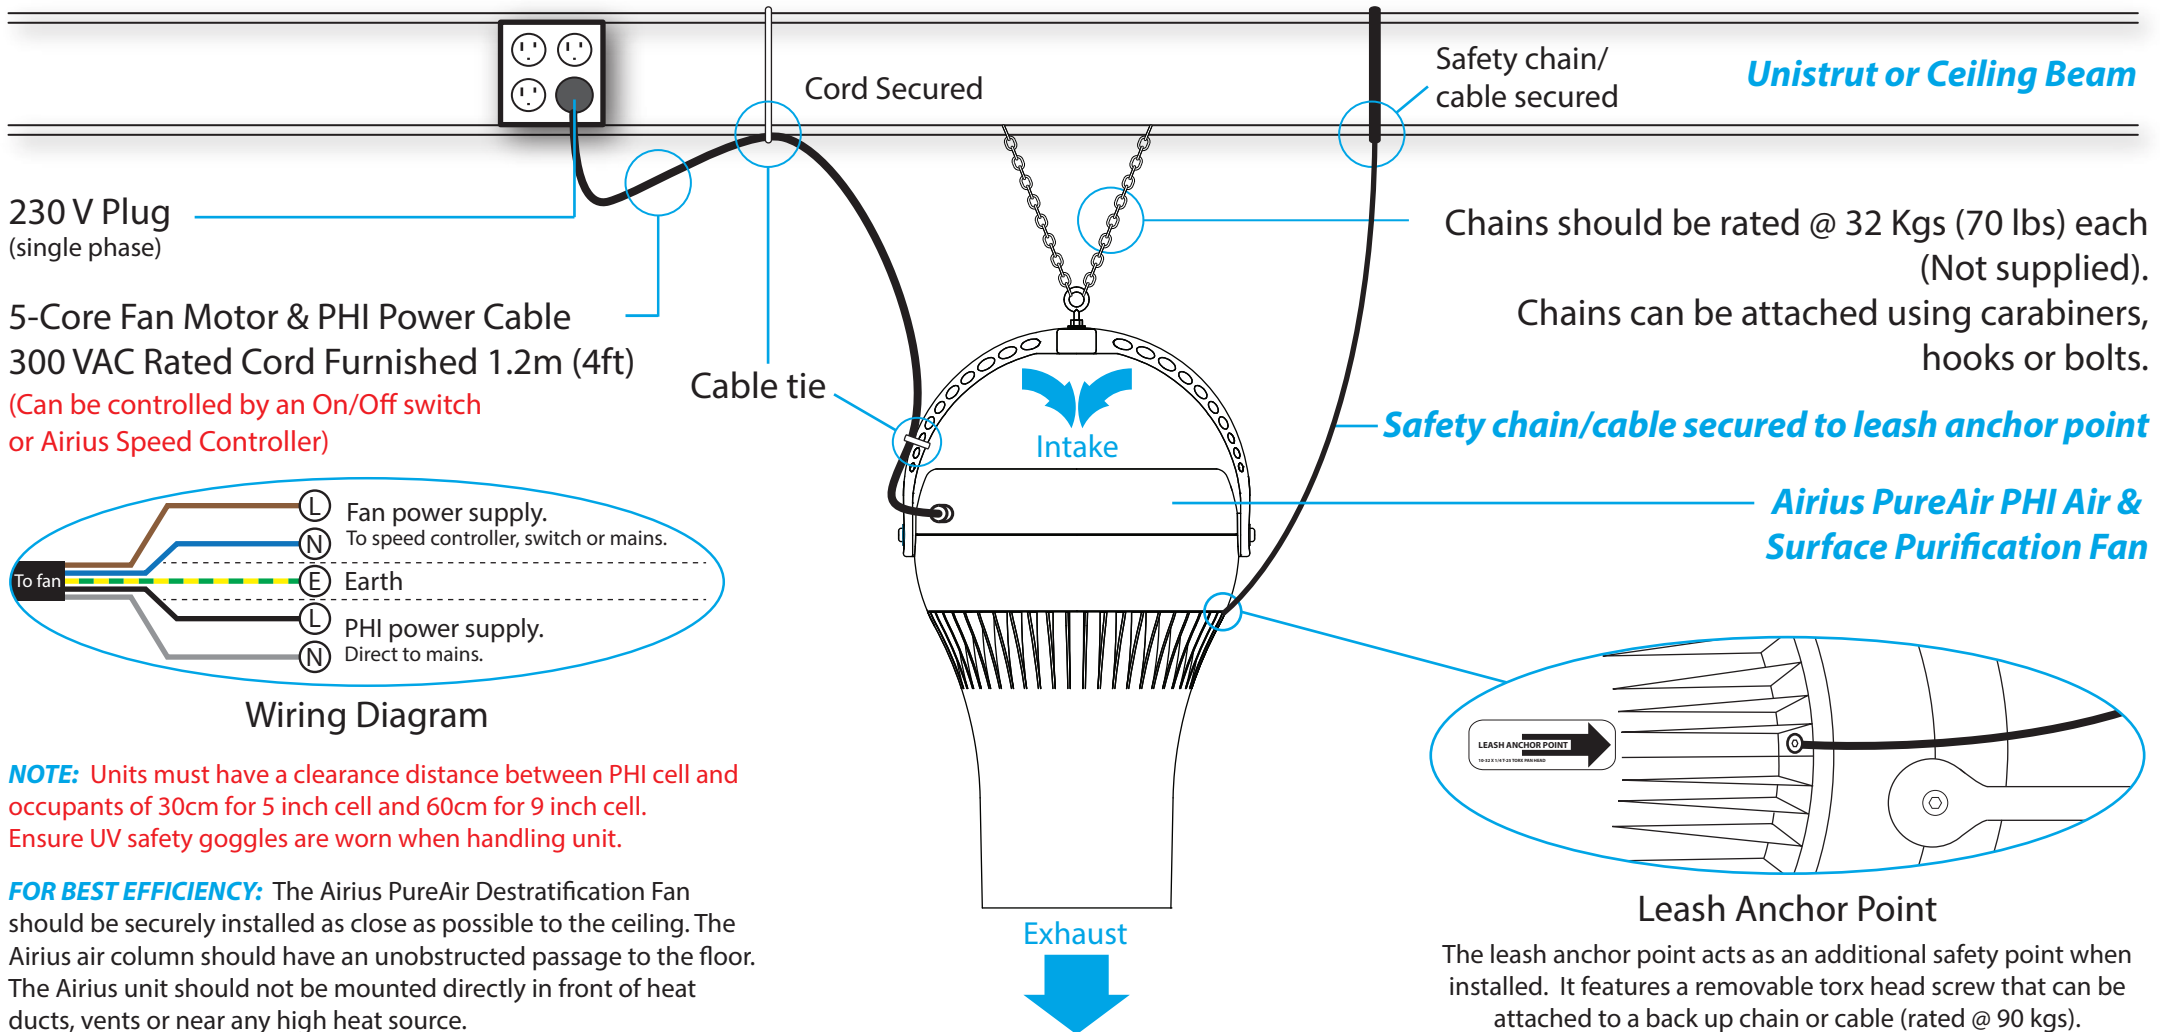

## AIRIUS MOUNTING GUIDELINES - PUREAIR PHI SERIES - Model 45/PS-4 (Angled)

**NOTE:** Units must have a clearance distance between PHI cell and occupants of 30cm for 5 inch cell and 60cm for 9 inch cell. Ensure UV safety goggles are worn when handling unit.

**FOR BEST EFFICIENCY:** The Airius PureAir Destratification Fan should be securely installed as close as possible to the ceiling. The Airius air column should have an unobstructed passage to the floor. The Airius unit should not be mounted directly in front of heat ducts, vents or near any high heat source.