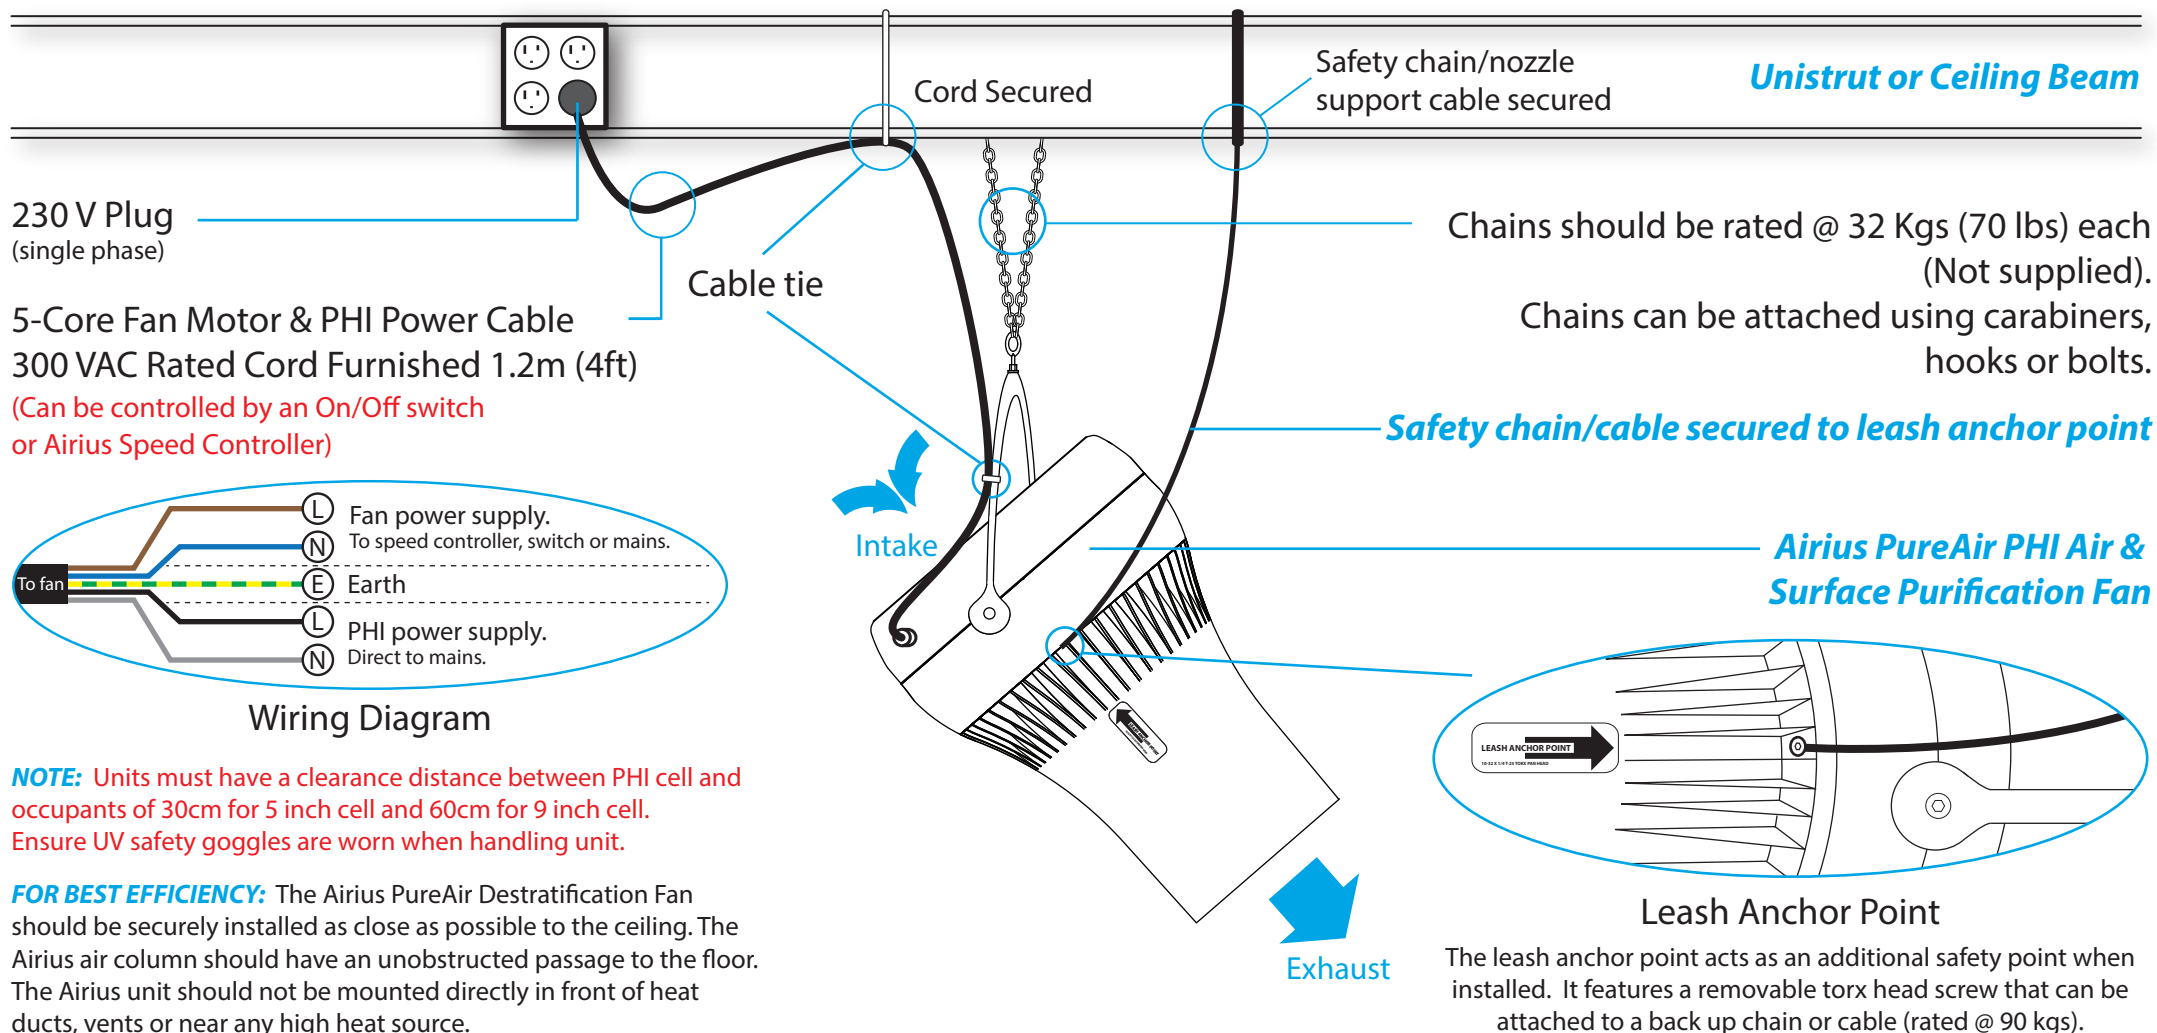

## AIRIUS MOUNTING GUIDELINES - PUREAIR PHI SERIES - Model 45/PS-4 (Angled)

**NOTE:** Units must have a clearance distance between PHI cell and occupants of 30cm for 5 inch cell and 60cm for 9 inch cell. Ensure UV safety goggles are worn when handling unit.

**FOR BEST EFFICIENCY:** The Airius PureAir Destratification Fan should be securely installed as close as possible to the ceiling. The Airius air column should have an unobstructed passage to the floor. The Airius unit should not be mounted directly in front of heat ducts, vents or near any high heat source.