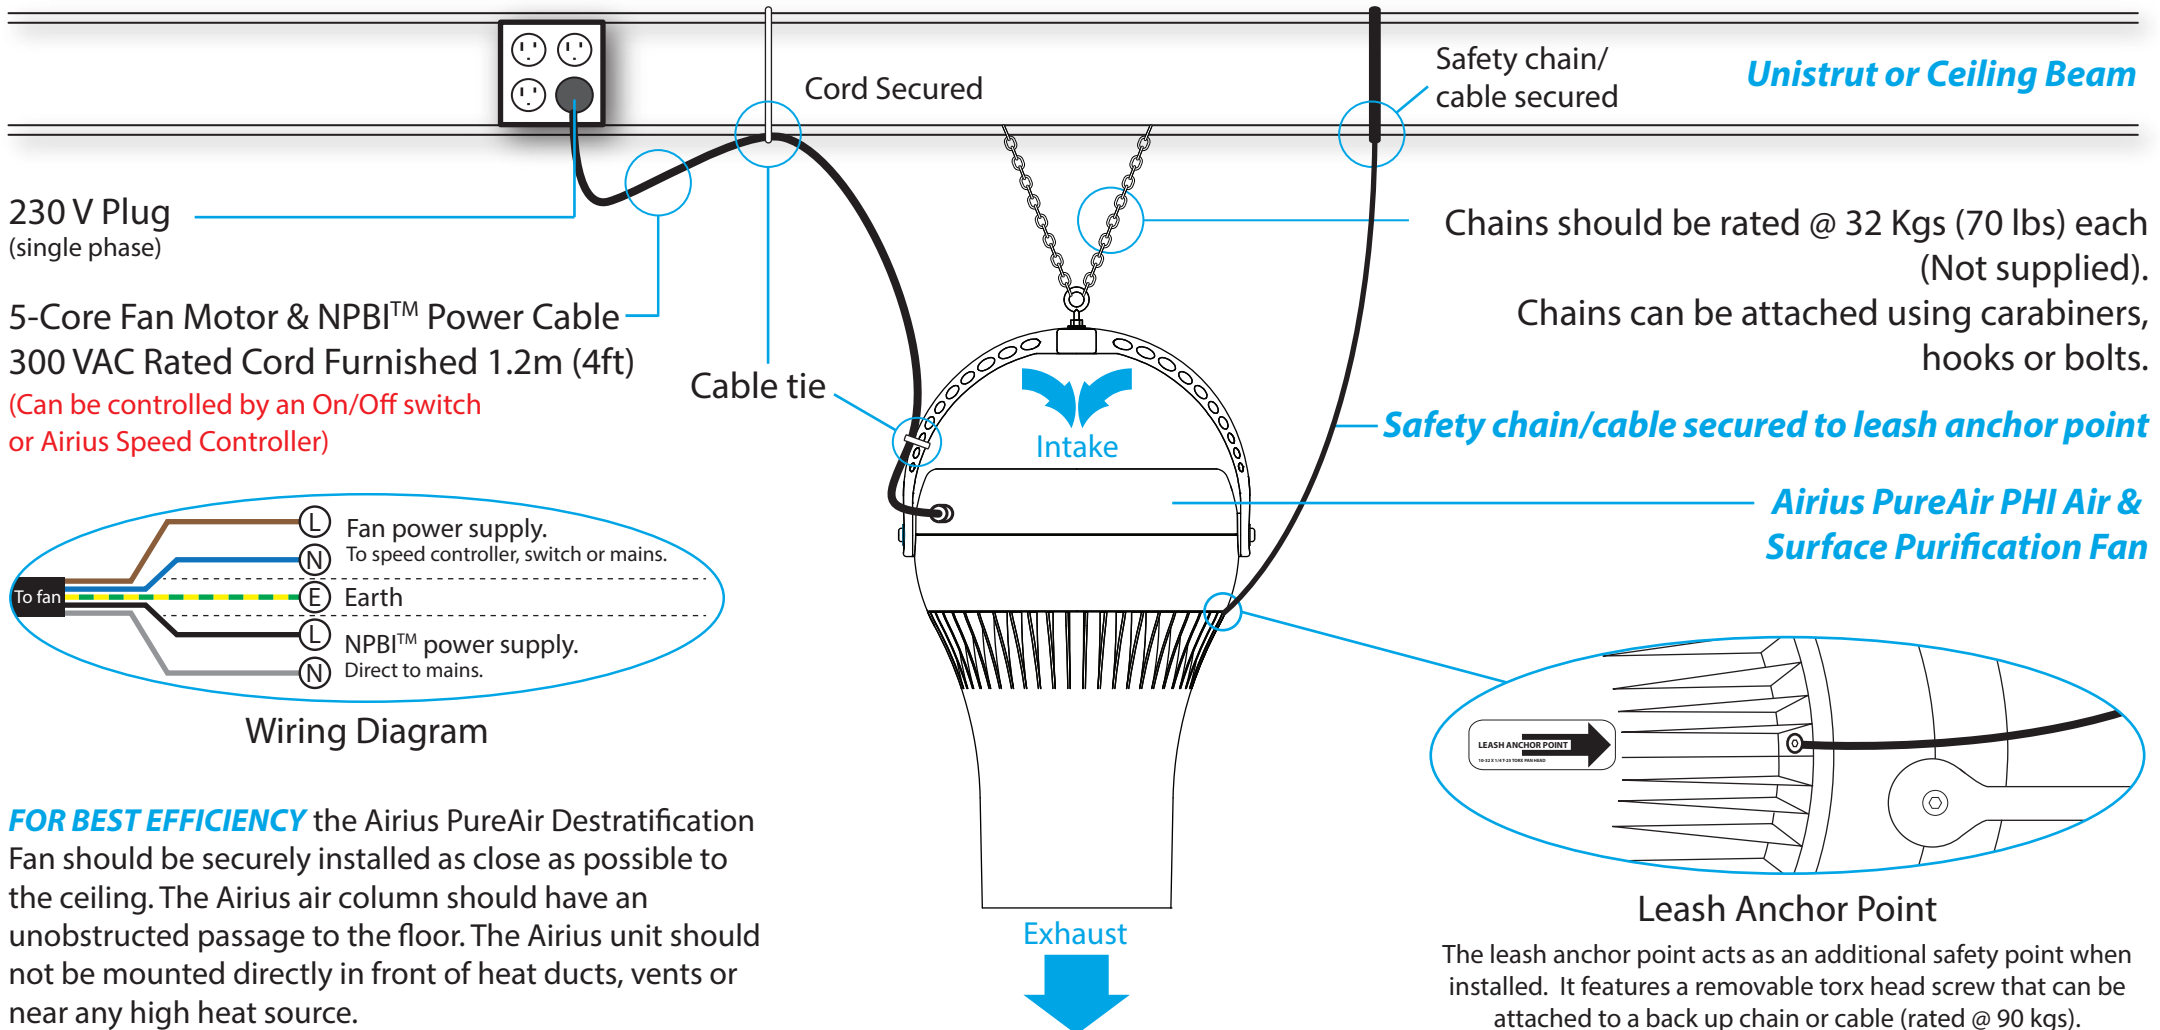

## AIRIUS MOUNTING GUIDELINES - PUREAIR PHI SERIES - Model 45/PS-4

**FOR BEST EFFICIENCY** the Airius PureAir Destratification Fan should be securely installed as close as possible to the ceiling. The Airius air column should have an unobstructed passage to the floor. The Airius unit should not be mounted directly in front of heat ducts, vents or near any high heat source.

## AIRIUS MOUNTING GUIDELINES - PUREAIR PHI SERIES - Model 45/PS-4 (Angled)