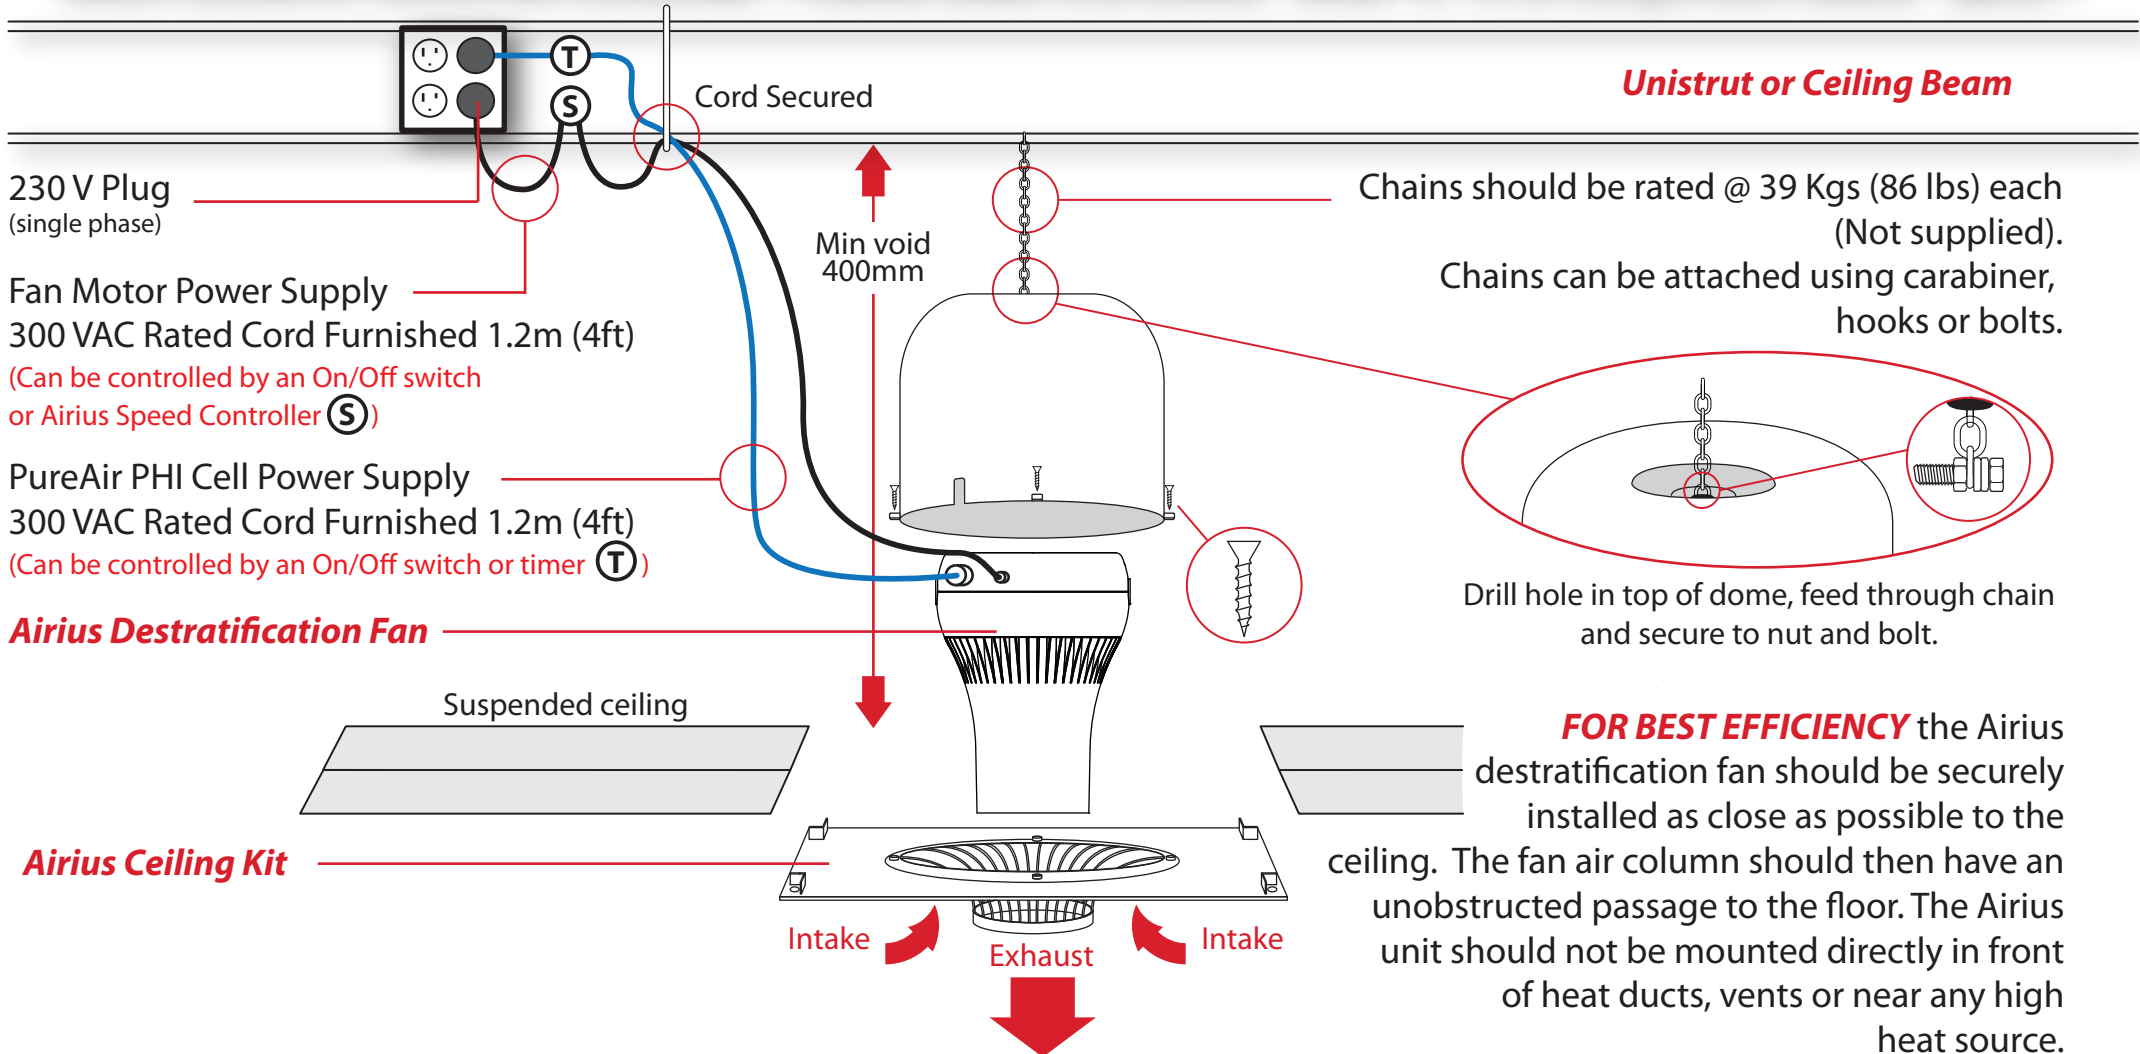

## AIRIUS CEILING KIT MOUNTING GUIDELINES - PUREAIR SERIES (SUSPENDED) - Model 10, 15, 25, (Long & Short Nozzle) - Option 1