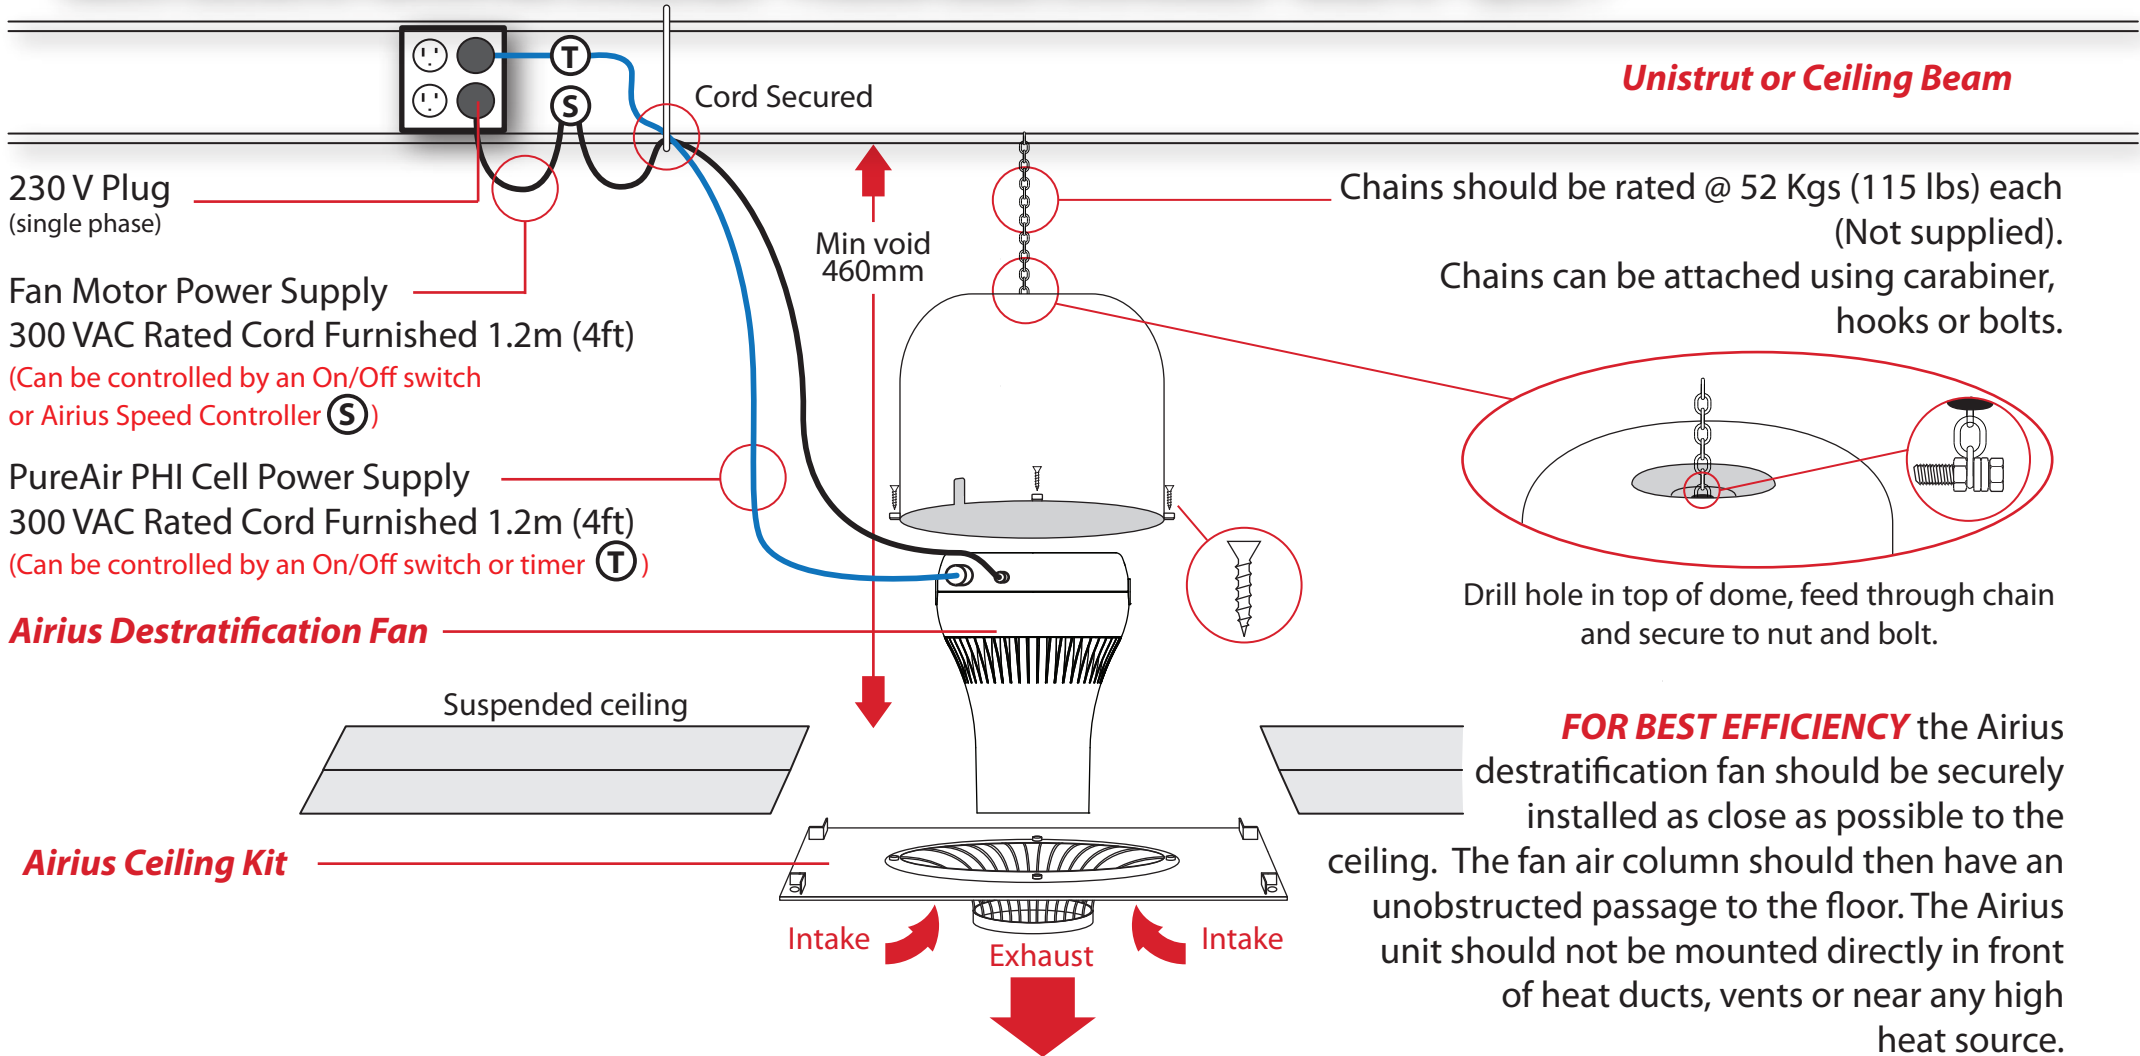

AIRIUS CEILING KIT MOUNTING GUIDELINES - PUREAIR SERIES (SUSPENDED) - Model 45 - Option 1

AIRIUS CEILING KIT MOUNTING GUIDELINES - PUREAIR SERIES (SUSPENDED) - Model 45 - Option 2