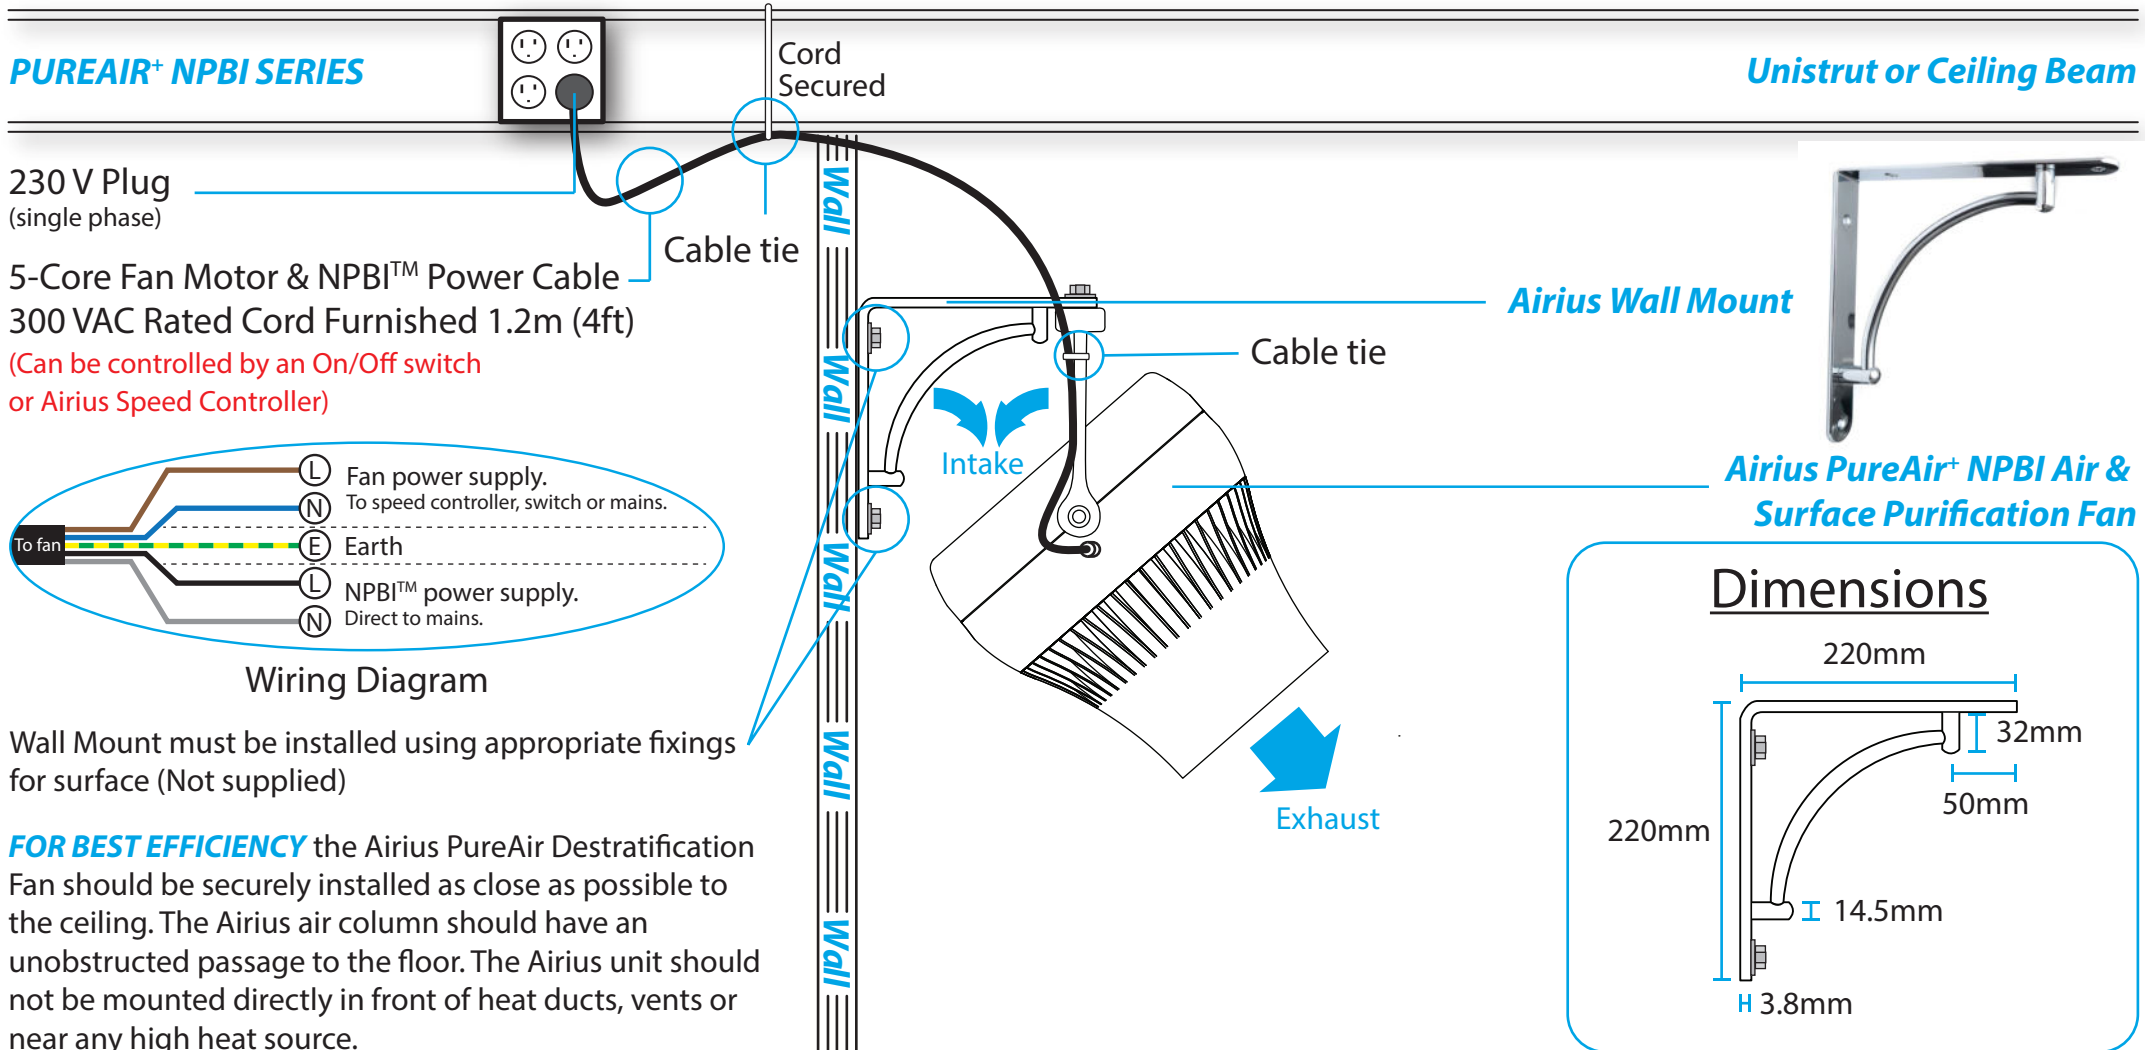

AIRIUS MOUNTING GUIDELINES - Wall Mount - Models 10, 15 & 25 (Long & Short Nozzle)

SOLD SEPERATELY

AIRIUS MOUNTING GUIDELINES - Wall Mount - Models 10, 15 & 25 - Angled (Long & Short Nozzle)

SOLD SEPERATELY

PUREAIR+ NPBI SERIES

Unistrut or Ceiling Beam

230 V Plug
(single phase)

5-Core Fan Motor & NPBI™ Power Cable
300 VAC Rated Cord Furnished 1.2m (4ft)
*(Can be controlled by an On/Off switch
or Airius Speed Controller)*

Wiring Diagram

Wall Mount must be installed using appropriate fixings for surface (Not supplied)

FOR BEST EFFICIENCY the Airius PureAir Destratification Fan should be securely installed as close as possible to the ceiling. The Airius air column should have an unobstructed passage to the floor. The Airius unit should not be mounted directly in front of heat ducts, vents or near any high heat source.