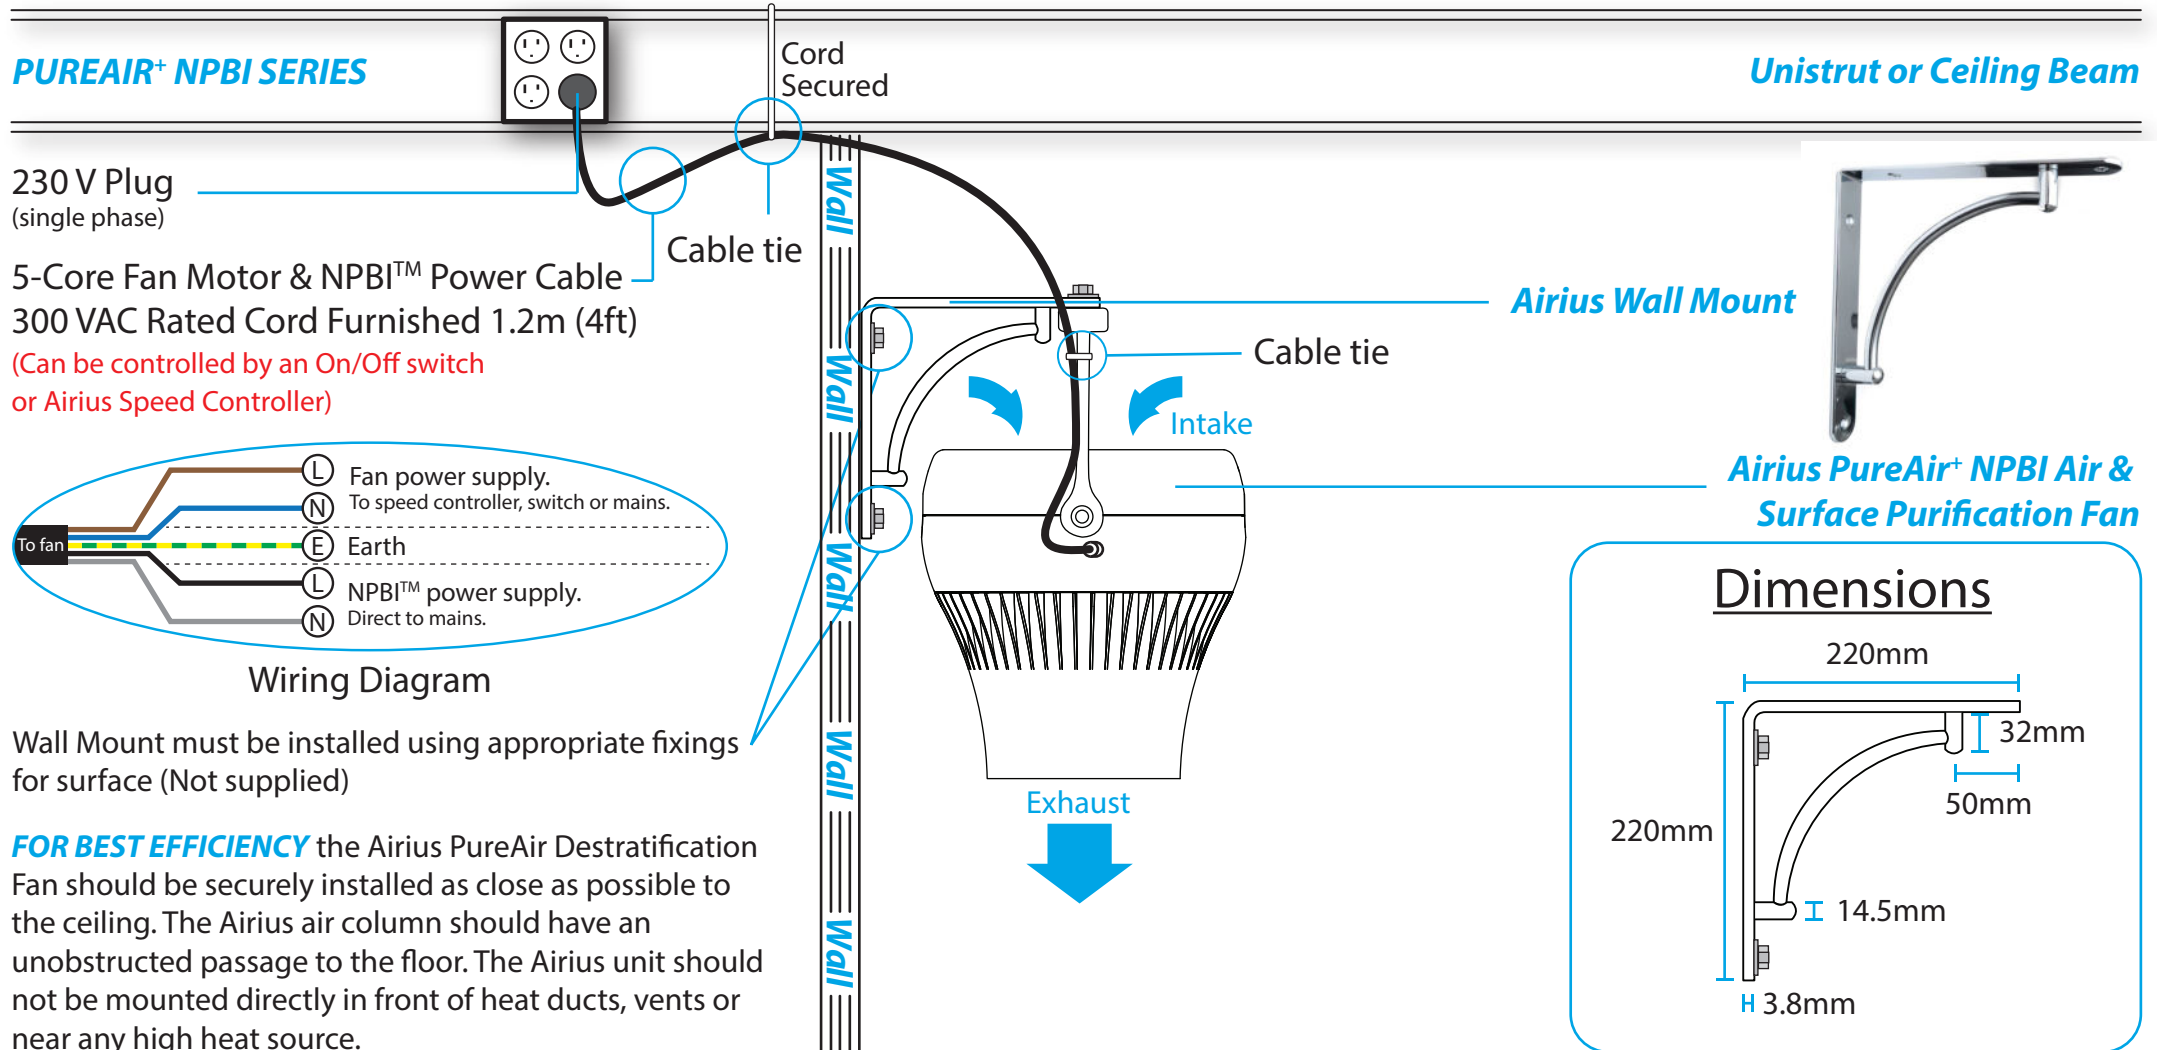

AIRIUS MOUNTING GUIDELINES - Wall Mount - Models 10, 15 & 25 (Long & Short Nozzle)

SOLD SEPERATELY

AIRIUS MOUNTING GUIDELINES - Wall Mount - Models 10, 15 & 25 - Angled (Long & Short Nozzle)

SOLD SEPERATELY

PUREAIR+ NPBI SERIES

Unistrut or Ceiling Beam

230 V Plug
(single phase)

5-Core Fan Motor & NPBI™ Power Cable
300 VAC Rated Cord Furnished 1.2m (4ft)
*(Can be controlled by an On/Off switch
or Airius Speed Controller)*

Wiring Diagram

Wall Mount must be installed using appropriate fixings for surface (Not supplied)

FOR BEST EFFICIENCY the Airius PureAir Destratification Fan should be securely installed as close as possible to the ceiling. The Airius air column should have an unobstructed passage to the floor. The Airius unit should not be mounted directly in front of heat ducts, vents or near any high heat source.