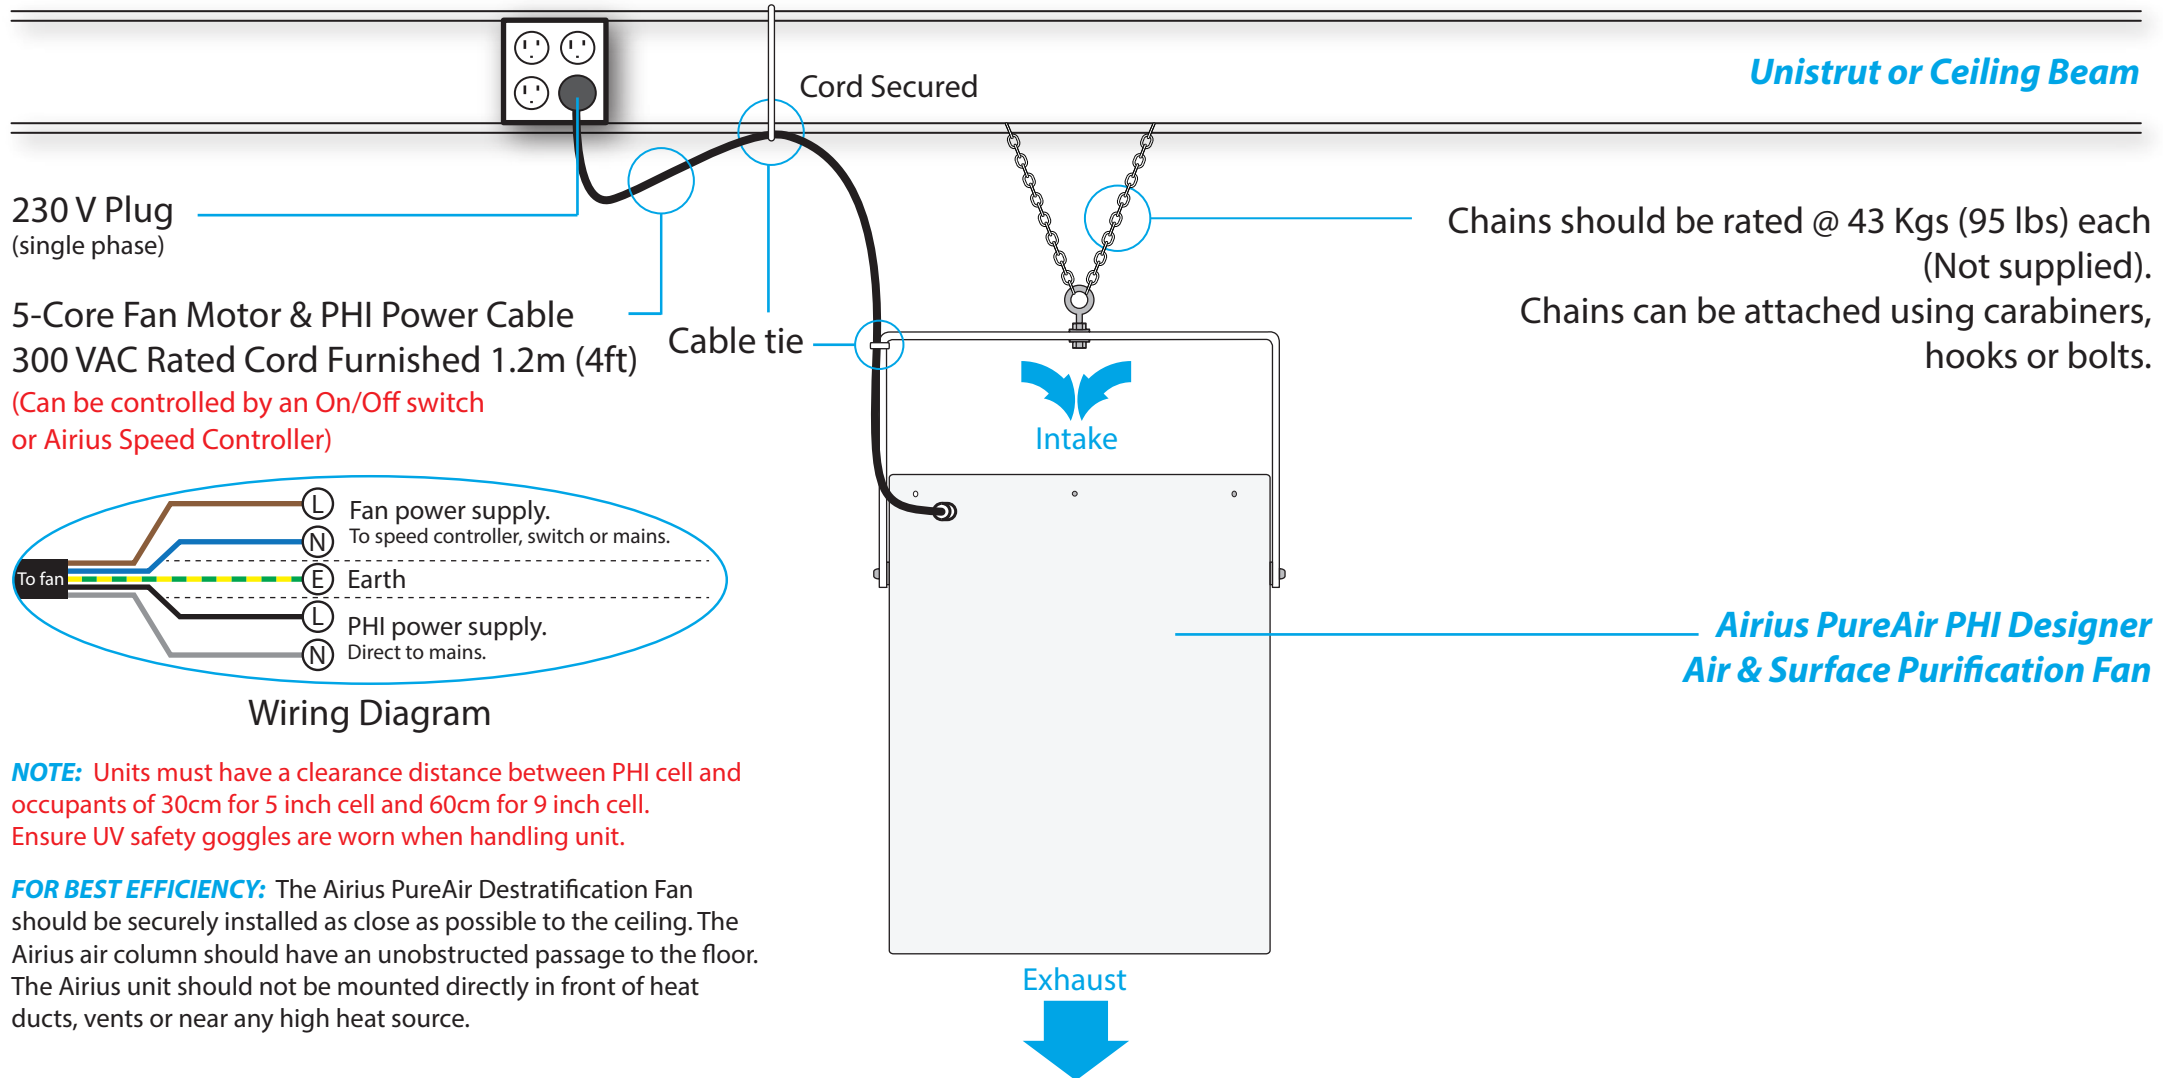

## AIRIUS MOUNTING GUIDELINES - PUREAIR PHI DESIGNER SERIES - Model 45 (Angled)

**NOTE:** Units must have a clearance distance between PHI cell and occupants of 30cm for 5 inch cell and 60cm for 9 inch cell. Ensure UV safety goggles are worn when handling unit.

**FOR BEST EFFICIENCY:** The Airius PureAir Destratification Fan should be securely installed as close as possible to the ceiling. The Airius air column should have an unobstructed passage to the floor. The Airius unit should not be mounted directly in front of heat ducts, vents or near any high heat source.