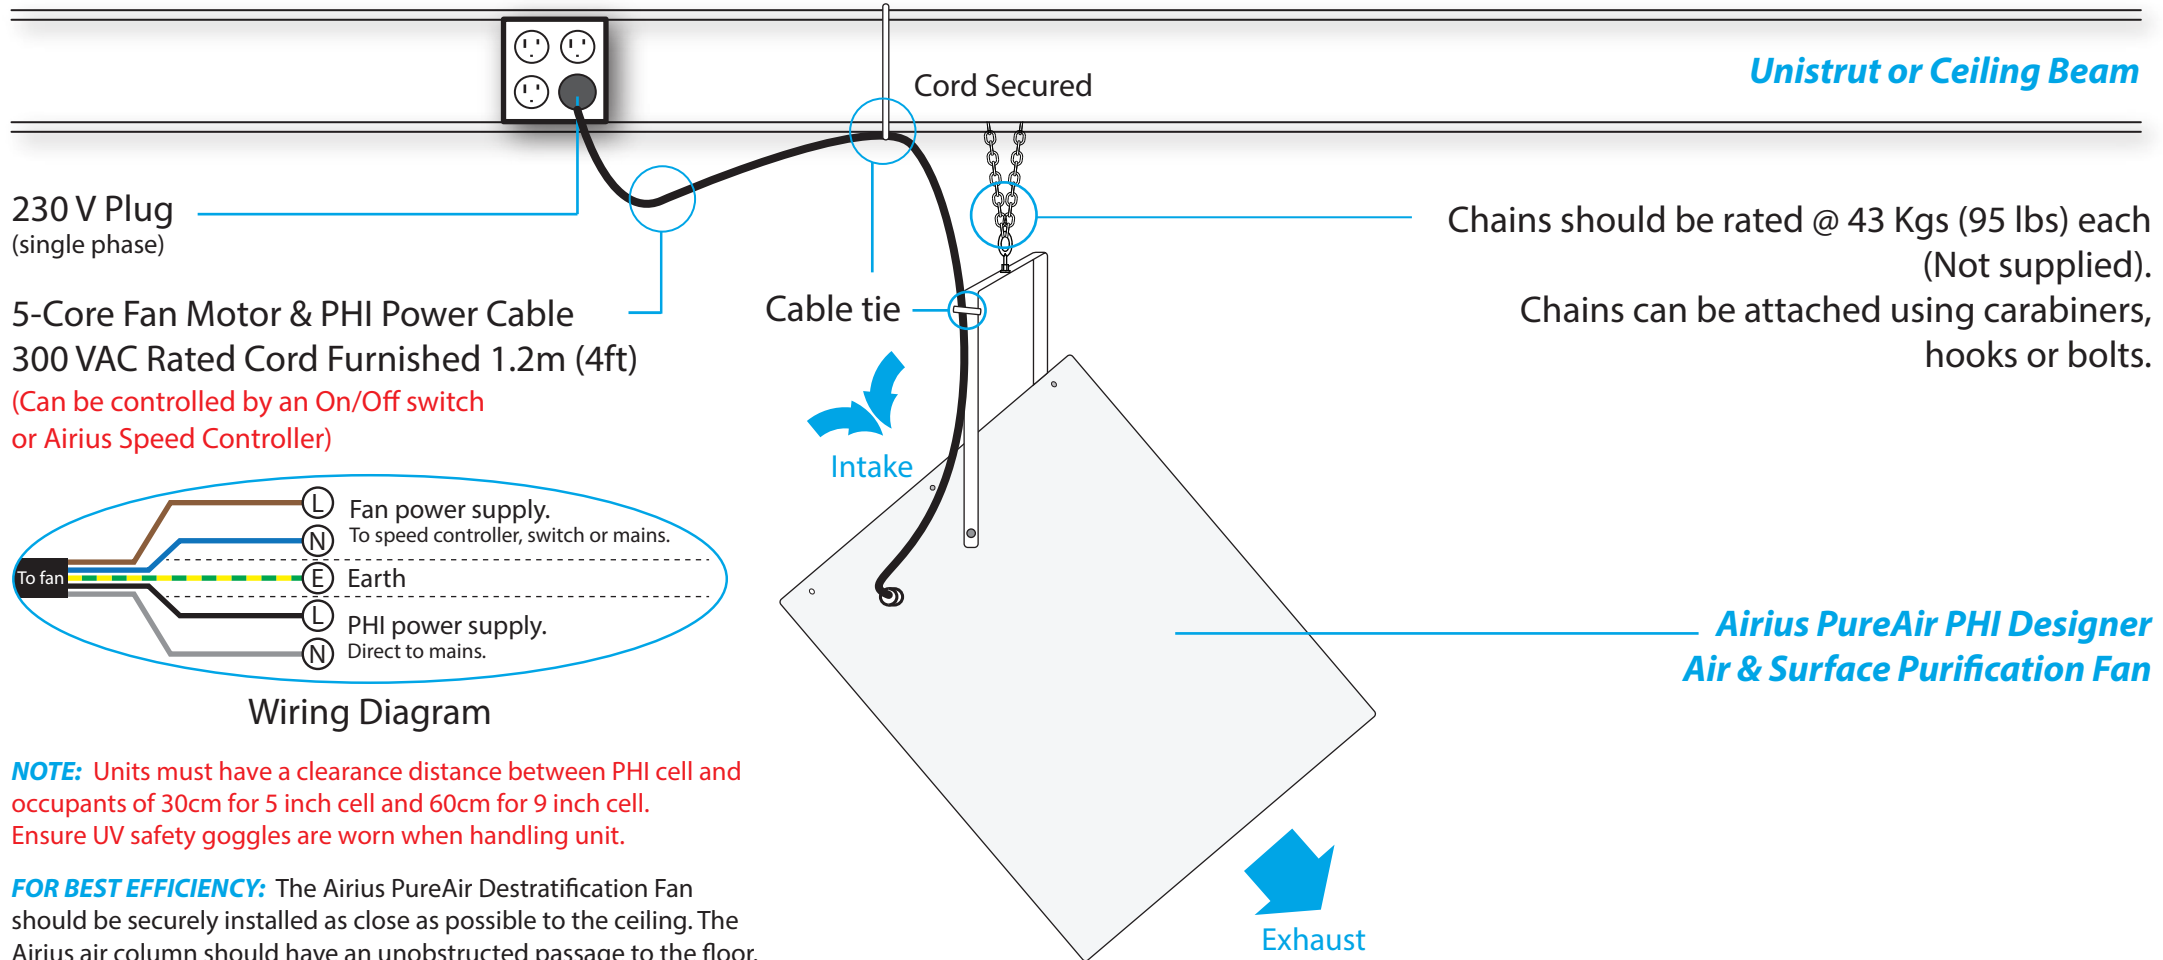

## AIRIUS MOUNTING GUIDELINES - PUREAIR PHI DESIGNER SERIES - Model 45 (Angled)

**NOTE:** Units must have a clearance distance between PHI cell and occupants of 30cm for 5 inch cell and 60cm for 9 inch cell. Ensure UV safety goggles are worn when handling unit.

**FOR BEST EFFICIENCY:** The Airius PureAir Destratification Fan should be securely installed as close as possible to the ceiling. The Airius air column should have an unobstructed passage to the floor. The Airius unit should not be mounted directly in front of heat ducts, vents or near any high heat source.